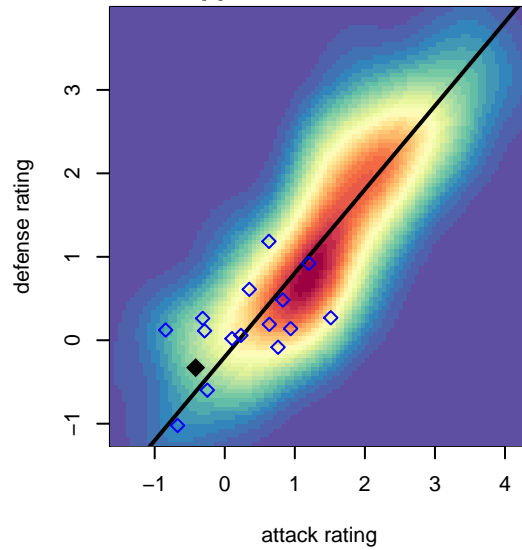

Silver FC Epic G04

Silver FC
 Silver Lake, WA
 G04 total strength=694
 attack=0.66 defense=0.72
 fall league = PSPL Copa 1 – West U14

alt names used:
 93 Silver FC G04 Epic
 SILVER FC EPIC G04 (WA)
 Silver FC G04 Epic

Venues played:
 2017 Baker Blast U14
 2017 Bigfoot Silver U14
 2017 PSPL Copa 1 – West U14

Silver FC Epic G04
 Dots are actual minus expected GF (blue circles) and GA (red triangles).
 Blue line is smoothed change in attack strength. Red is smoothed change in defense strength.

**attack and defense variance (black dot)
relative to other teams
and top 10 in region**

**attack and defense rating
relative to others at age
and all opponents in last 13 months**

Performance relative to 13 month average