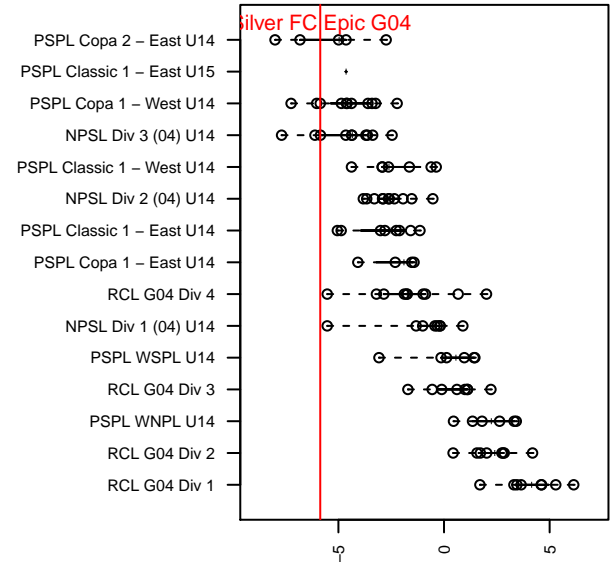

Silver FC Epic G04

Silver FC
 Silver Lake, WA
 G04 total strength=694
 attack=0.66 defense=0.72
 fall league = PSPL Copa 1 – West U14

alt names used:
 93 Silver FC G04 Epic
 SILVER FC EPIC G04 (WA)
 Silver FC G04 Epic

Venues played:
 2017 Baker Blast U14
 2017 Bigfoot Silver U14
 2017 PSPL Copa 1 – West U14

Silver FC Epic G04
 Dots are actual minus expected GF (blue circles) and GA (red triangles).
 Blue line is smoothed change in attack strength. Red is smoothed change in defense strength.

**attack and defense variance (black dot)
relative to other teams
and top 10 in region**

**attack and defense rating
relative to others at age
and all opponents in last 13 months**

Performance relative to 13 month average