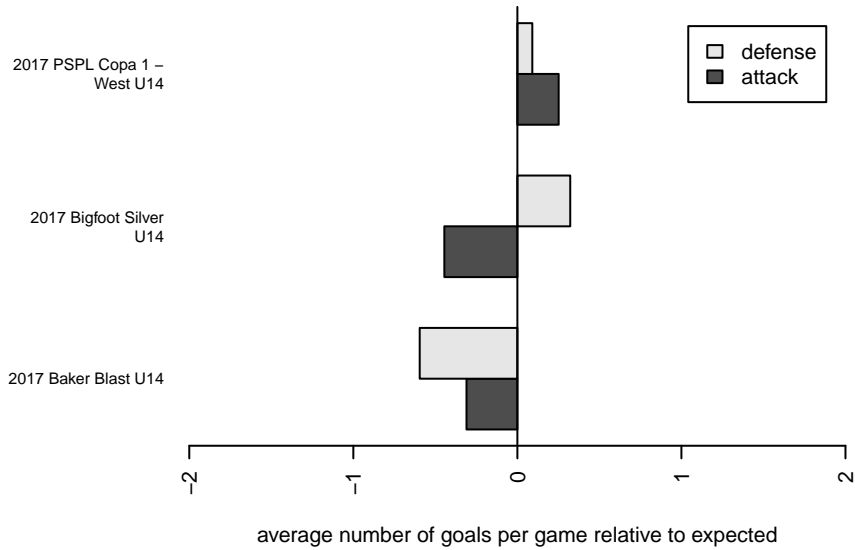

Silver FC Epic G04

Silver FC
 Silver Lake, WA
 G04 total strength=694
 attack=0.66 defense=0.72
 fall league = PSPL Copa 1 – West U14

alt names used:
 93 Silver FC G04 Epic
 SILVER FC EPIC G04 (WA)
 Silver FC G04 Epic

Venues played:
 2017 Baker Blast U14
 2017 Bigfoot Silver U14
 2017 PSPL Copa 1 – West U14

Silver FC Epic G04
 Dots are actual minus expected GF (blue circles) and GA (red triangles).
 Blue line is smoothed change in attack strength. Red is smoothed change in defense strength.

**attack and defense variance (black dot)
relative to other teams
and top 10 in region**

**attack and defense rating
relative to others at age
and all opponents in last 13 months**

Performance relative to 13 month average