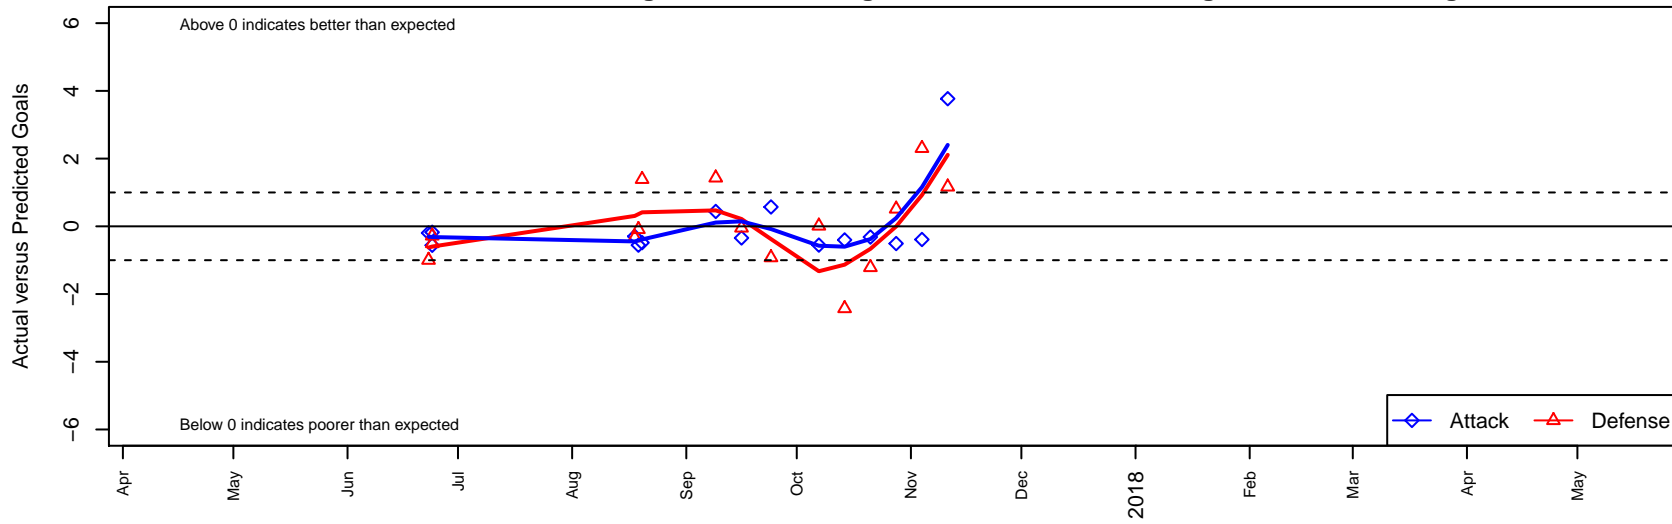

Silver FC Epic G04

Silver FC
 Silver Lake, WA
 G04 total strength=694
 attack=0.66 defense=0.72
 fall league = PSPL Copa 1 – West U14

alt names used:
 93 Silver FC G04 Epic
 SILVER FC EPIC G04 (WA)
 Silver FC G04 Epic

Venues played:
 2017 Baker Blast U14
 2017 Bigfoot Silver U14
 2017 PSPL Copa 1 – West U14

Silver FC Epic G04
 Dots are actual minus expected GF (blue circles) and GA (red triangles).
 Blue line is smoothed change in attack strength. Red is smoothed change in defense strength.

**attack and defense variance (black dot)
relative to other teams
and top 10 in region**

**attack and defense rating
relative to others at age
and all opponents in last 13 months**

Performance relative to 13 month average