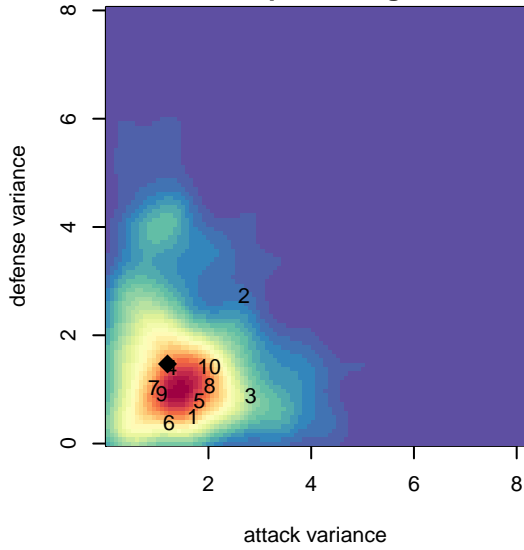

Silver FC Epic G04

Silver FC
 Silver Lake, WA
 G04 total strength=694
 attack=0.66 defense=0.72
 fall league = PSPL Copa 1 – West U14

alt names used:
 93 Silver FC G04 Epic
 SILVER FC EPIC G04 (WA)
 Silver FC G04 Epic

Venues played:
 2017 Baker Blast U14
 2017 Bigfoot Silver U14
 2017 PSPL Copa 1 – West U14

Silver FC Epic G04
 Dots are actual minus expected GF (blue circles) and GA (red triangles).
 Blue line is smoothed change in attack strength. Red is smoothed change in defense strength.

**attack and defense variance (black dot)
relative to other teams
and top 10 in region**

**attack and defense rating
relative to others at age
and all opponents in last 13 months**

Performance relative to 13 month average