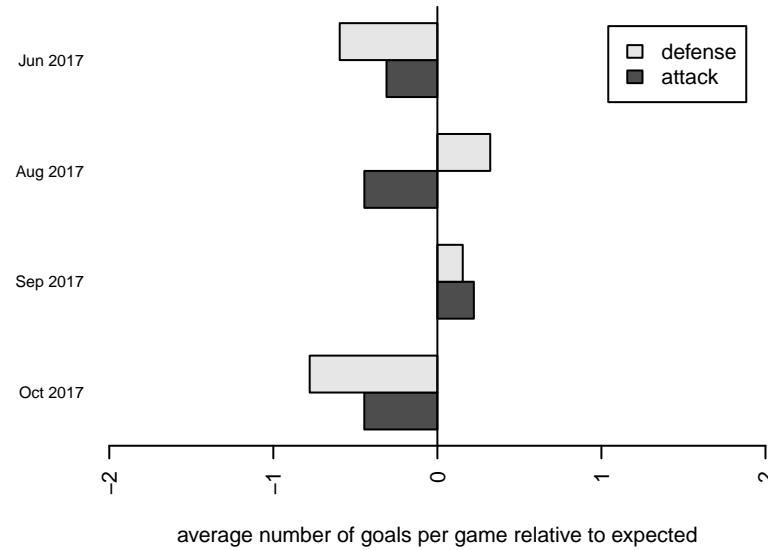

Performance relative to 13 month average